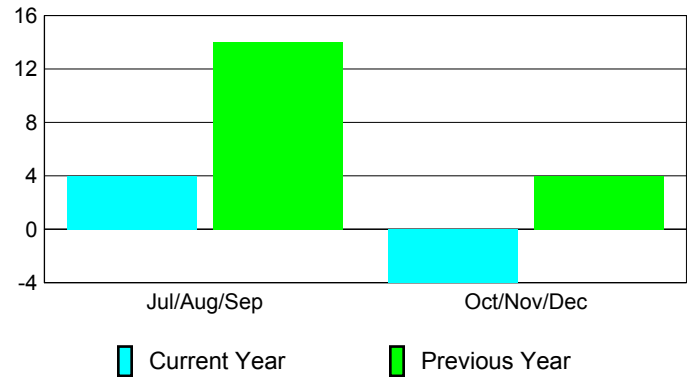

Comparison of Membership Gain/Loss

Current Year Compared to the Previous Year