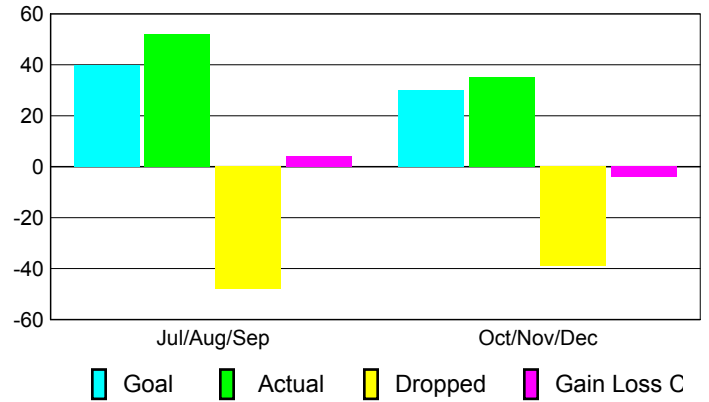

### YTD Status Quo Clubs 2010-2011

Status Quo Clubs Compared to Status Quo Members

## MEMBERSHIP

**Membership Results**  
2010-2011

**Membership**  
2009-2010

Month	Net Memb Goal	Actual New Memb	Actual Dropped Memb	Gain/Loss of Memb	Gain/Loss of Memb
Jul/Aug/Sep	40	52	-48	4	14
Oct/Nov/Dec	30	35	-39	-4	4
<b>Totals</b>	<b>70</b>	<b>87</b>	<b>-87</b>	<b>0</b>	<b>18</b>

### Membership Results 2010-2011

Goal, New, Dropped, Gain/Loss

### Comparison of Membership Gain/Loss

Current Year Compared to the Previous Year